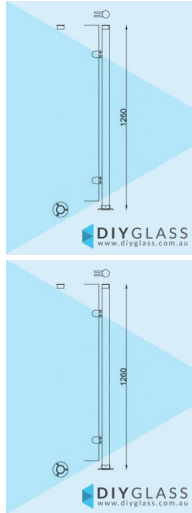

End Post - Base Plate - 1260mm 2 Inch Round Glass Clamp for Glass Pool Fence

1260mm 2" Round Glass Clamp End Post for Glass Pool Fence •Position: End •Use: Glass Pool Fence •Material: 2" Mirror Finish Tube
•Height: 1260mm •Grade: 316 Marine Grade Stainless •Base: 3 Hole Round Flange •Top: End Cap •Glass: Install with 1200mm Glass Panels

Rating: Not Rated Yet

Price

\$ 255.00

\$ 255.00

[Ask a question about this product](#)

Description

- Position: End
- Use: Glass Pool Fence
- Material: 2" Mirror Finish Tube
- Height: 1260mm
- Grade: 316 Marine Grade Stainless
- Base: 3 Hole Round Flange
- Top: End Cap
- Glass: Install with 1200mm Glass Panels