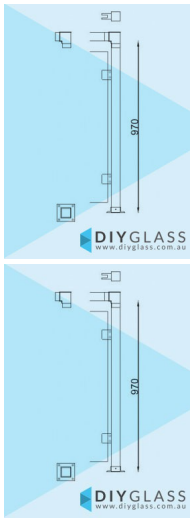

End Post - 50x50 Square Glass Clamp for Stainless Rail

50x50 Square Glass Clamp End Post for Stainless Rail •Position: End •Use: Glass Balustrade •Material: 50x50 Satin Finish Stainless Steel
•Height: 970mm •Grade: 316 Marine Grade Stainless •Base: 4 Hole Square Flange •Top: 90 Degree Flush Joiner •Glass: Install with 850mm
Glass Panels •Handrail: Install with 50x50 Stainless Handrail

Rating: Not Rated Yet

Price

\$ 225.00

\$ 225.00

[Ask a question about this product](#)

Description

- Position: End
- Use: Glass Balustrade
- Material: 50x50 Satin Finish Stainless Steel
- Height: 970mm
- Grade: 316 Marine Grade Stainless
- Base: 4 Hole Square Flange
- Top: 90 Degree Flush Joiner
- Glass: Install with 850mm Glass Panels
- Handrail: Install with 50x50 Stainless Handrail