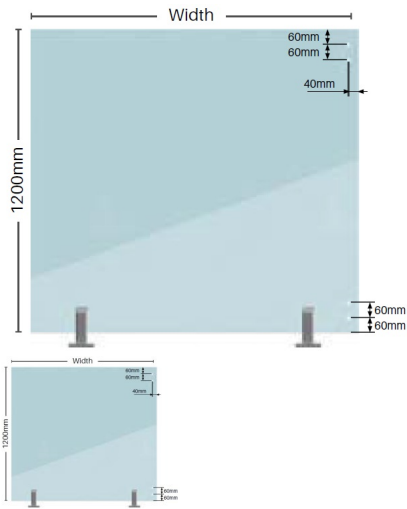

## Economy Spring Hinge Panels

Glass Gate Spring Hinge Panel. Used to swing a glass gate off.

- 11 Widths available (600mm, 800mm, 1000mm, 1100mm, 1200mm, 1300mm, 1400mm, 1500mm, 1600mm, 1700mm, 1800mm)
- Height: 1200mm
- Thickness: 12mm
- Holes: 4 x 14mm Holes to fix glass gate hinges

### Description

Glass Gate Spring Hinge Panel. Used to swing a glass gate off.

- 11 Widths available (600mm, 800mm, 1000mm, 1100mm, 1200mm, 1300mm, 1400mm, 1500mm, 1600mm, 1700mm, 1800mm)
- Height: 1200mm
- Thickness: 12mm
- Holes: 4 x 14mm Holes to fix glass gate hinges