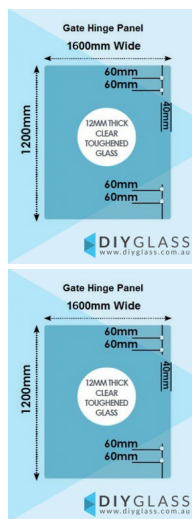

1600 x 1200 x 12mm Economy Spring Hinge Panels

Glass Gate Spring Hinge Panel. Used to swing a glass gate off.

- Width: 1600mm
- Height: 1200mm
- Thickness: 12mm
- Weight: 58kg
- Holes: 4 x 14mm Holes to fix glass gate hinges

Install with Economy Glass Gate Panel and either glass to glass spring hinges or Polaris 155 series hinges.

Glass is certified to Australian Standards

Rating: Not Rated Yet

Price

\$ 170.00

\$ 170.00

[Ask a question about this product](#)

Description

Glass Gate Spring Hinge Panel. Used to swing a glass gate off.

- Width: 1600mm
- Height: 1200mm
- Thickness: 12mm
- Weight: 58kg
- Holes: 4 x 14mm Holes to fix glass gate hinges

Install with Economy Glass Gate Panel and either glass to glass spring hinges or Polaris 155 series hinges.