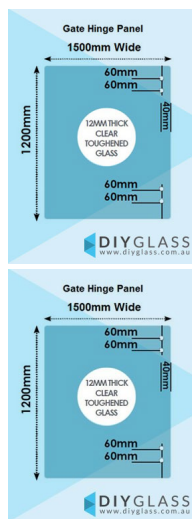

1500 x 1200 x 12mm Economy Spring Hinge Panels

Glass Gate Spring Hinge Panel. Used to swing a glass gate off.

- Width: 1500mm
- Height: 1200mm
- Thickness: 12mm
- Weight: 54kg
- Holes: 4 x 14mm Holes to fix glass gate hinges

Install with Economy Glass Gate Panel and either glass to glass spring hinges or Polaris 155 series hinges.

Glass is certified to Australian Standards

Rating: Not Rated Yet

Price

\$ 160.00

\$ 160.00

[Ask a question about this product](#)

Description

Glass Gate Spring Hinge Panel. Used to swing a glass gate off.

- Width: 1500mm
- Height: 1200mm
- Thickness: 12mm
- Weight: 54kg
- Holes: 4 x 14mm Holes to fix glass gate hinges

Install with Economy Glass Gate Panel and either glass to glass spring hinges or Polaris 155 series hinges.