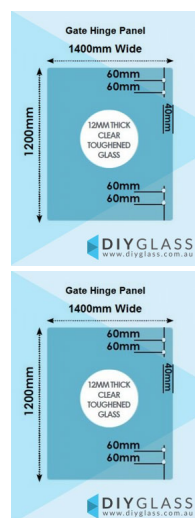

1400 x 1200 x 12mm Economy Spring Hinge Panels

Glass Gate Spring Hinge Panel. Used to swing a glass gate off.

- Width: 1400mm
- Height: 1200mm
- Thickness: 12mm
- Weight: 50kg
- Holes: 4 x 14mm Holes to fix glass gate hinges

Install with Economy Glass Gate Panel and either glass to glass spring hinges or Polaris 155 series hinges.

Glass is certified to Australian Standards

Rating: Not Rated Yet

Price

\$ 150.00

\$ 150.00

[Ask a question about this product](#)

Description

Glass Gate Spring Hinge Panel. Used to swing a glass gate off.

- Width: 1400mm
- Height: 1200mm
- Thickness: 12mm
- Weight: 50kg
- Holes: 4 x 14mm Holes to fix glass gate hinges

Install with Economy Glass Gate Panel and either glass to glass spring hinges or Polaris 155 series hinges.