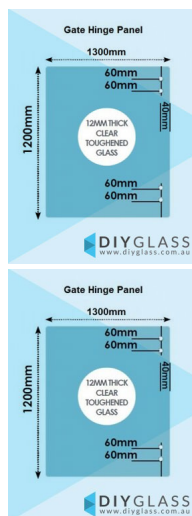

1300 x 1200 x 12mm Economy Spring Hinge Panels

Glass Gate Spring Hinge Panel. Used to swing a glass gate off.

- Width: 1300mm
- Height: 1200mm
- Thickness: 12mm
- Weight: 47kg
- Holes: 4 x 14mm Holes to fix glass gate hinges

Install with Economy Glass Gate Panel and either glass to glass spring hinges or Polaris 155 series hinges.

Glass is certified to Australian Standards

Rating: Not Rated Yet

Price

\$ 140.00

\$ 140.00

[Ask a question about this product](#)

Description

Glass Gate Spring Hinge Panel. Used to swing a glass gate off.

- Width: 1300mm
- Height: 1200mm
- Thickness: 12mm
- Weight: 47kg
- Holes: 4 x 14mm Holes to fix glass gate hinges

Install with Economy Glass Gate Panel and either glass to glass spring hinges or Polaris 155 series hinges.