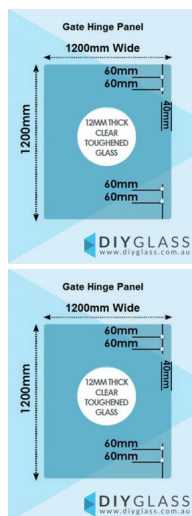

1200 x 1200 x 12mm Economy Spring Hinge Panels

Glass Gate Spring Hinge Panel. Used to swing a glass gate off.

- Width: 1200mm
- Height: 1200mm
- Thickness: 12mm
- Weight: 43kg
- Holes: 4 x 14mm Holes to fix glass gate hinges

Install with Economy Glass Gate Panel and either glass to glass spring hinges or Polaris 155 series hinges.

Glass is certified to Australian Standards

Rating: Not Rated Yet

Price

\$ 130.00

\$ 130.00

[Ask a question about this product](#)

Description

Glass Gate Spring Hinge Panel. Used to swing a glass gate off.

- Width: 1200mm
- Height: 1200mm
- Thickness: 12mm
- Weight: 43kg
- Holes: 4 x 14mm Holes to fix glass gate hinges

Install with Economy Glass Gate Panel and either glass to glass spring hinges or Polaris 155 series hinges.