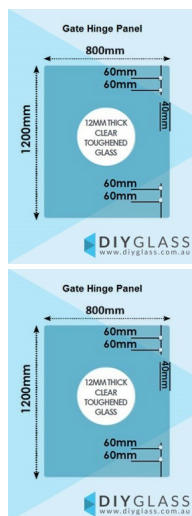

800 x 1200 x 12mm Economy Spring Hinge Panels

Glass Gate Spring Hinge Panel. Used to swing a glass gate off.

- Width: 800mm
- Height: 1200mm
- Thickness: 12mm
- Weight: 29kg
- Holes: 4 x 14mm Holes to fix glass gate hinges

Install with Economy Glass Gate Panel and either glass to glass spring hinges or Polaris 155 series hinges.

Glass is certified to Australian Standards

Rating: Not Rated Yet

Price

\$ 99.00

\$ 99.00

[Ask a question about this product](#)

Description

Glass Gate Spring Hinge Panel. Used to swing a glass gate off.

- Width: 800mm
- Height: 1200mm
- Thickness: 12mm
- Weight: 29kg
- Holes: 4 x 14mm Holes to fix glass gate hinges

Install with Economy Glass Gate Panel and either glass to glass spring hinges or Polaris 155 series hinges.