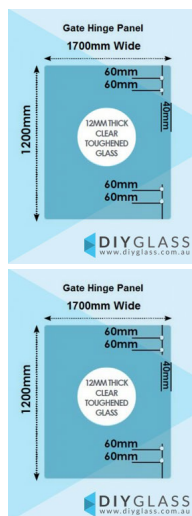

1700 x 1200 x 12mm Economy Spring Hinge Panels

Glass Gate Spring Hinge Panel. Used to swing a glass gate off.

- Width: 1700mm
- Height: 1200mm
- Thickness: 12mm
- Weight: 61kg
- Holes: 4 x 14mm Holes to fix glass gate hinges

Install with Economy Glass Gate Panel and either glass to glass spring hinges or Polaris 155 series hinges.

Glass is certified to Australian Standards

Rating: Not Rated Yet

Price

\$ 180.00

\$ 180.00

[Ask a question about this product](#)

Description

Glass Gate Spring Hinge Panel. Used to swing a glass gate off.

- Width: 1700mm
- Height: 1200mm
- Thickness: 12mm
- Weight: 61kg
- Holes: 4 x 14mm Holes to fix glass gate hinges

Install with Economy Glass Gate Panel and either glass to glass spring hinges or Polaris 155 series hinges.