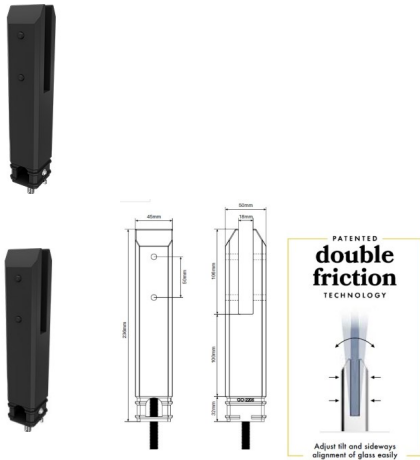

Matt Black Deluxe Double Friction Square Core Hole Spigot

- Pool Fence Square Core Hole Spigot
- Double Friction for easy tilt adjustment and alignment
- Matt Black - Powder Coat over 2205 Duplex Stainless Steel
- Bottom M10 Bolt provides up to 60mm of vertical height adjustment or remove to attach a spigot extender
- Recessed friction plates provide a neat finish and easy installation
- Includes terminal for quick and easy earthing if required

Rating: Not Rated Yet

Price
\$ 65.00

\$ 65.00

[Ask a question about this product](#)

Description

- Pool Fence Square Core Hole Spigot
- Double Friction for easy tilt adjustment and alignment
- Matt Black - Powder Coat over 2205 Duplex Stainless Steel
- Bottom M10 Bolt provides up to 60mm of vertical height adjustment or remove to attach a spigot extender
- Recessed friction plates provide a neat finish and easy installation
- Includes terminal for quick and easy earthing if required