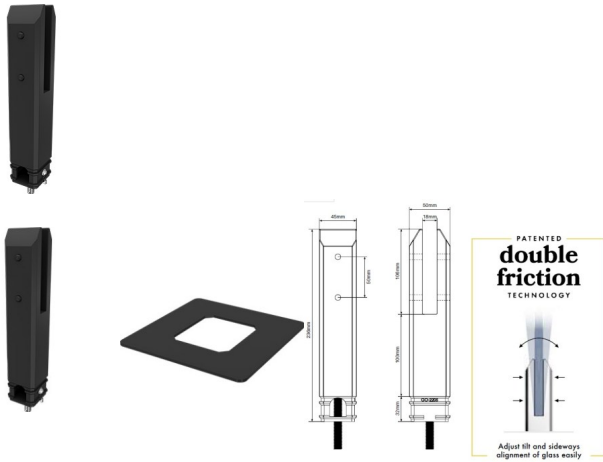

Matt Black Deluxe Double Friction Square Core Hole Spigot with Dress Ring

- Pool Fence Square Core Hole Spigot
- Double Friction for easy tilt adjustment and alignment
- Matt Black - Powder Coat over 2205 Duplex Stainless Steel
- Bottom M10 Bolt provides up to 60mm of vertical height adjustment or remove to attach a spigot extender
- Recessed friction plates provide a neat finish and easy installation
- Includes terminal for quick and easy earthing if required

Includes a 100x100mm Dress Ring to cover your grout hole

Rating: Not Rated Yet

Price

\$ 72.00

\$ 72.00

[Ask a question about this product](#)

Description

- Pool Fence Square Core Hole Spigot
- Double Friction for easy tilt adjustment and alignment
- Matt Black - Powder Coat over 2205 Duplex Stainless Steel
- Bottom M10 Bolt provides up to 60mm of vertical height adjustment or remove to attach a spigot extender
- Recessed friction plates provide a neat finish and easy installation
- Includes terminal for quick and easy earthing if required

Includes a 100x100mm Dress Ring to cover your grout hole