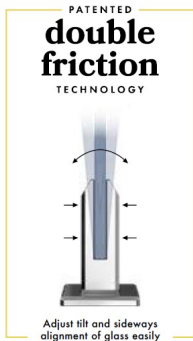

## Deluxe Double Friction Base Plate Spigots

# Priced from \$62

- Square Base Plate Spigot
- Double Friction for easy tilt adjustment and alignment.
- Includes a Spigot Cover
- Available in:
  - Mirror Polished Stainless Steel
  - Satin Polish Stainless Steel
  - Matt Black

## Priced from \$62

- Square Base Plate Spigot
- Double Friction for easy tilt adjustment and alignment.
- Includes a Spigot Cover
- Available in:
  - Mirror Polished Stainless Steel
  - Satin Polish Stainless Steel
  - Matt Black
- Includes terminal for quick and easy earthing if required