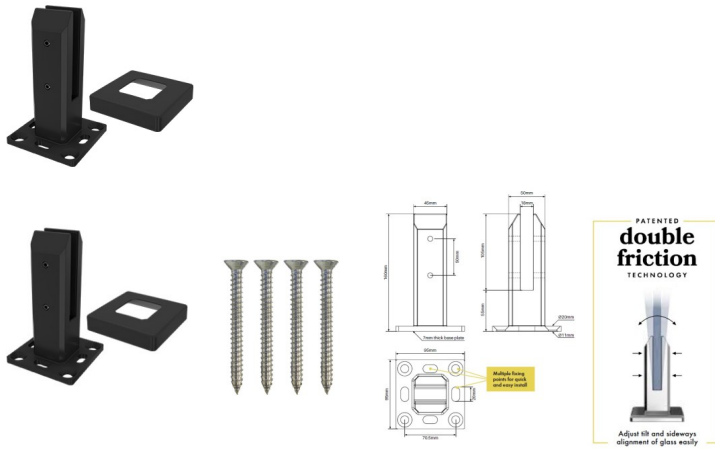

Matt Black Deluxe Double Friction Square Base Plate Spigots with Screws

- Square Base Plate Pool Fence Spigot
- Double Friction for fast installation and easy tilt adjustment and alignment.
- Matt Black - Powder Coated over 2205 Duplex Stainless Steel
- Includes a 22mm High Spigot Cover
- Multiple fixing points in base plate allows for easy installation
- Includes terminal for quick and easy earthing if required

Includes 4 x 10mm x 100mm Countersunk Screws for timber installation

Rating: Not Rated Yet

Price

\$ 77.00

\$ 77.00

[Ask a question about this product](#)

Description

- Square Base Plate Pool Fence Spigot
- Double Friction for fast installation and easy tilt adjustment and alignment.
- Matt Black - Powder Coated over 2205 Duplex Stainless Steel
- Includes a 22mm High Spigot Cover
- Multiple fixing points in base plate allows for easy installation
- Includes terminal for quick and easy earthing if required

Includes 4 x 10mm x 100mm Countersunk Screws for timber installation