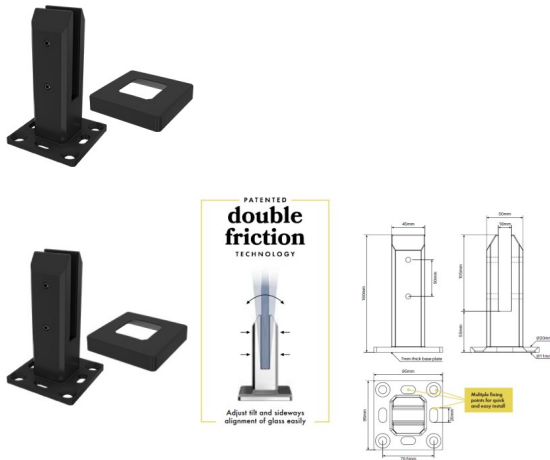

Matt Black Deluxe Double Friction Square Base Plate Spigots

- Square Base Plate Pool Fence Spigot
- Double Friction for fast installation and easy tilt adjustment and alignment.
- Matt Black - Powder Coated over 2205 Duplex Stainless Steel
- Includes a 22mm High Spigot Cover
- Multiple fixing points in base plate allows for easy installation
- Includes terminal for quick and easy earthing if required

Rating: Not Rated Yet

Price
\$ 68.00

\$ 68.00

[Ask a question about this product](#)

Description

- Square Base Plate Pool Fence Spigot
- Double Friction for fast installation and easy tilt adjustment and alignment.
- Matt Black - Powder Coated over 2205 Duplex Stainless Steel
- Includes a 22mm High Spigot Cover
- Multiple fixing points in base plate allows for easy installation
- Includes terminal for quick and easy earthing if required