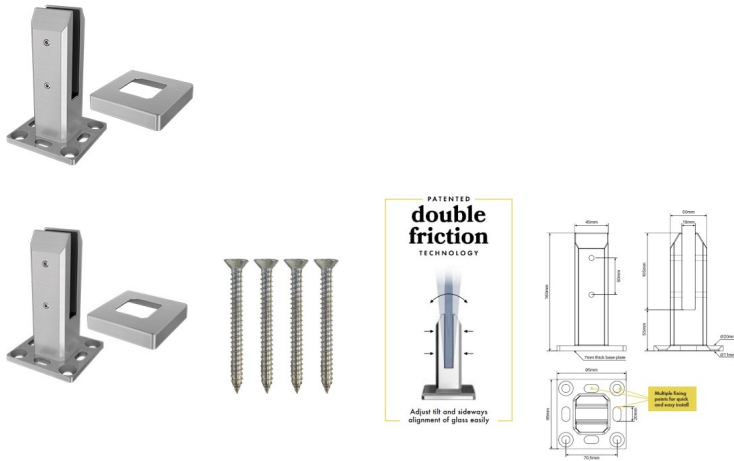

Satin Stainless Deluxe Double Friction Square Base Plate Spigots with Screws

- Square Base Plate Pool Fence Spigot
- Double Friction for fast installation and easy tilt adjustment and alignment.
- 2205 Duplex Stainless Steel
- Satin Finish Stainless Steel
- Includes a 22mm High Spigot Cover
- Multiple fixing points in base plate allows for easy installation
- Includes terminal for quick and easy earthing if required

Includes 4 x 10mm x 100mm Countersunk Screws for timber installation

Rating: Not Rated Yet

Price
\$ 71.00

\$ 71.00

[Ask a question about this product](#)

Description

- Square Base Plate Pool Fence Spigot
- Double Friction for fast installation and easy tilt adjustment and alignment.
- 2205 Duplex Stainless Steel
- Satin Finish Stainless Steel
- Includes a 22mm High Spigot Cover
- Multiple fixing points in base plate allows for easy installation
- Includes terminal for quick and easy earthing if required

Includes 4 x 10mm x 100mm Countersunk Screws for timber installation