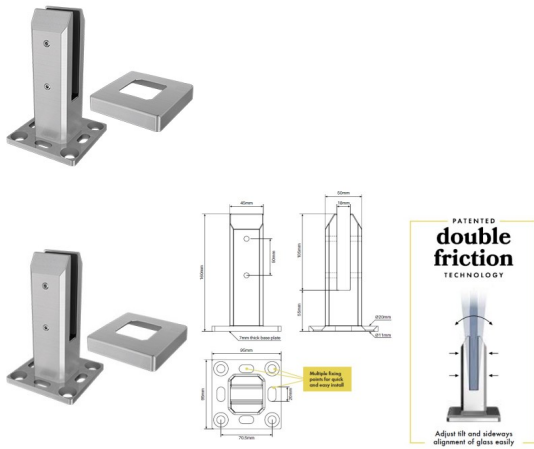

Satin Stainless Deluxe Double Friction Square Base Plate Spigots

- Square Base Plate Pool Fence Spigot
- Double Friction for fast installation and easy tilt adjustment and alignment.
- 2205 Duplex Stainless Steel
- Satin Finish Stainless Steel
- Includes a 22mm High Spigot Cover
- Multiple fixing points in base plate allows for easy installation
- Includes terminal for quick and easy earthing if required

Rating: Not Rated Yet

Price
\$ 62.00

\$ 62.00

[Ask a question about this product](#)

Description

- Square Base Plate Pool Fence Spigot
- Double Friction for fast installation and easy tilt adjustment and alignment.
- 2205 Duplex Stainless Steel
- Satin Finish Stainless Steel
- Includes a 22mm High Spigot Cover
- Multiple fixing points in base plate allows for easy installation
- Includes terminal for quick and easy earthing if required