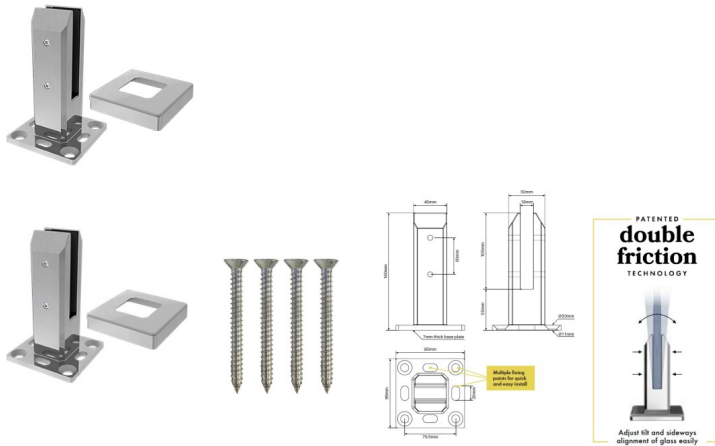

Polished Stainless Deluxe Double Friction Square Base Plate Spigots with Screws

- Square Base Plate Pool Fence Spigot
- Double Friction for fast installation and easy tilt adjustment and alignment.
- 2205 Duplex Stainless Steel
- Mirror Polish Stainless Steel
- Includes a 22mm High Spigot Cover
- Multiple fixing points in base plate allows for easy installation
- Includes terminal for quick and easy earthing if required

Includes 4 x 10mm x 100mm Countersunk Screws for timber installation

Rating: Not Rated Yet

Price
\$ 71.00

\$ 71.00

[Ask a question about this product](#)

Description

- Square Base Plate Pool Fence Spigot
- Double Friction for fast installation and easy tilt adjustment and alignment.
- 2205 Duplex Stainless Steel
- Mirror Polish Stainless Steel
- Includes a 22mm High Spigot Cover
- Multiple fixing points in base plate allows for easy installation
- Includes terminal for quick and easy earthing if required

Includes 4 x 10mm x 100mm Countersunk Screws for timber installation