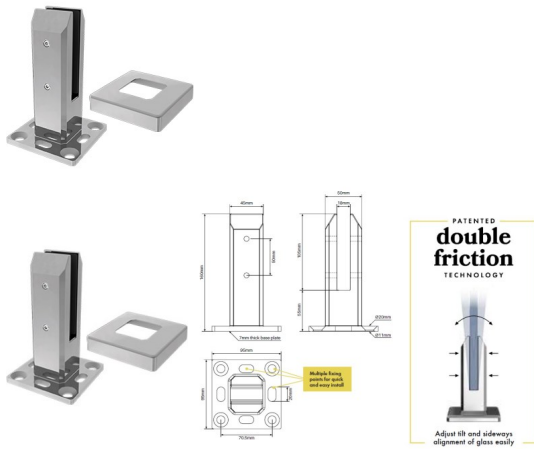

Polished Stainless Deluxe Double Friction Square Base Plate Spigots

- Square Base Plate Pool Fence Spigot
- Double Friction for fast installation and easy tilt adjustment and alignment.
- 2205 Duplex Stainless Steel
- Mirror Polished Stainless Steel
- Includes a 22mm High Spigot Cover
- Multiple fixing points in base plate allows for easy installation
- Includes terminal for quick and easy earthing if required

Rating: Not Rated Yet

Price

\$ 62.00

\$ 62.00

[Ask a question about this product](#)

Description

- Square Base Plate Pool Fence Spigot
- Double Friction for fast installation and easy tilt adjustment and alignment.
- 2205 Duplex Stainless Steel
- Mirror Polished Stainless Steel
- Includes a 22mm High Spigot Cover
- Multiple fixing points in base plate allows for easy installation
- Includes terminal for quick and easy earthing if required