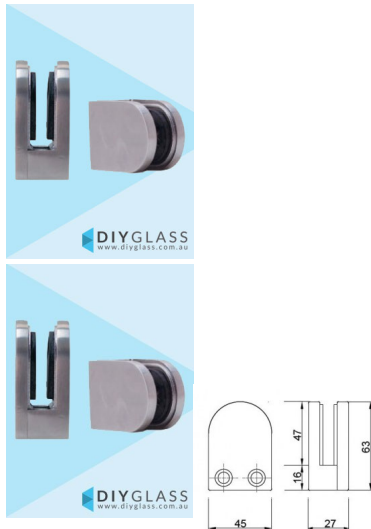

D Front, Flat Back Glass Clamp for Glass Balustrade / Pool Fence

D Front, Flat Back Glass Clamp

- Flat back for installation onto timber or steel post or brick wall
- Use for Glass Balustrade / Glass Pool Fence
- Suitable for 8, 10 and 12mm Glass - Gaskets provided
- 316 Marine Grade Stainless Steel
- Available in Mirror or Satin finish

Rating: Not Rated Yet

Price
\$ 19.00

\$ 19.00

[Ask a question about this product](#)

Description

D Front, Flat Back Glass Clamp

- Flat back for installation onto timber or steel post or brick wall
- Use for Glass Balustrade / Glass Pool Fence
- Suitable for 8, 10 and 12mm Glass - Gaskets provided
- 316 Marine Grade Stainless Steel
- Available in Mirror or Satin finish