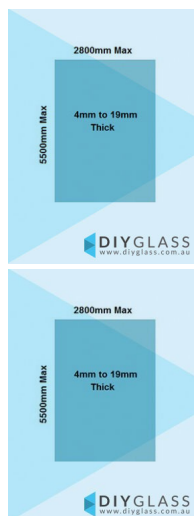

Custom Glass

Glass Supplied to almost any size and shape. Glass is cut from a 5500x2800mm panel. Glass supplied in thicknesses from 4mm to 19mm thick. Please email your requirements to sales@diyglass.com.au including a drawing of your required panel and your postcode for delivery.

Rating: Not Rated Yet

Price

[Ask a question about this product](#)

Description

Glass Supplied to almost any size and shape.

Glass is cut from a 5500x2800mm panel.

Glass supplied in thicknesses from 4mm to 19mm thick.