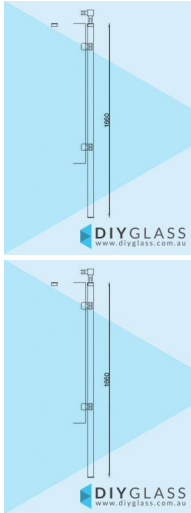

Corner Post - Core Hole - 1660mm 50x50 Square Glass Clamp for Glass Pool Fence

•Position: Corner •Use: Glass Pool Fence •Material: 50x50 Satin Stainless Tube •Height: 1660mm •Grade: 316 Marine Grade Stainless •Base: Cut to required length for core hole installation •Top: End Cap •Glass: Install with 1200mm Glass Panels

Rating: Not Rated Yet

Price

\$ 260.00

\$ 260.00

[Ask a question about this product](#)

Description

- Position: Corner
- Use: Glass Pool Fence
- Material: 50x50 Satin Stainless Tube
- Height: 1660mm
- Grade: 316 Marine Grade Stainless
- Base: Cut to required length for core hole installation
- Top: End Cap
- Glass: Install with 1200mm Glass Panels