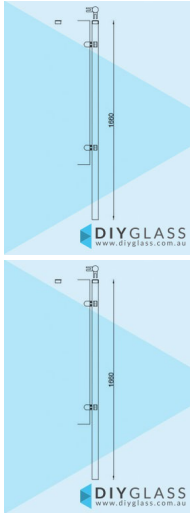

Corner Post - Core Hole - 1660mm 2 Inch Round Glass Clamp for Glass Pool Fence

Corner Post - Core Hole - 1660mm 2 Inch Round Glass Clamp for Glass Pool Fence •Position: End •Use: Glass Pool Fence •Material: 2" Mirror Finish Tube •Height: 1660mm •Grade: 316 Marine Grade Stainless •Base: Cut to required length for core hole installation •Top: End Cap
•Glass: Install with 1200mm Glass Panels

Rating: Not Rated Yet

Price

\$ 282.00

\$ 282.00

[Ask a question about this product](#)

Description

- Position: Corner
- Use: Glass Pool Fence
- Material: 2" Mirror Finish Tube
- Height: 1660mm
- Grade: 316 Marine Grade Stainless
- Base: Cut to required length for core hole installation
- Top: End Cap
- Glass: Install with 1200mm Glass Panels