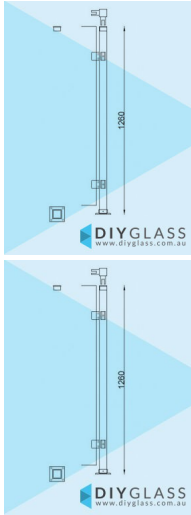

Corner Post - Base Plate - 1260mm 50x50 Square Glass Clamp for Glass Pool Fence

•Position: Corner •Use: Glass Pool Fence •Material: 50x50 Satin Stainless Tube •Height: 1260mm •Grade: 316 Marine Grade Stainless •Base: 4 Hole Square Flange •Top: End Cap •Glass: Install with 1200mm Glass Panels

Rating: Not Rated Yet

Price

\$ 275.00

\$ 275.00

[Ask a question about this product](#)

Description

- Position: Corner
- Use: Glass Pool Fence
- Material: 50x50 Satin Stainless Tube
- Height: 1260mm
- Grade: 316 Marine Grade Stainless
- Base: 4 Hole Square Flange
- Top: End Cap
- Glass: Install with 1200mm Glass Panels