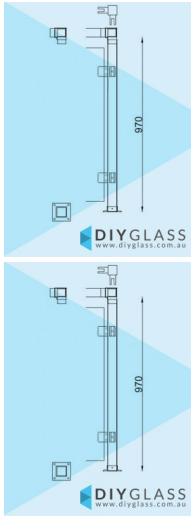

Corner Post - 50x50 Square Round Glass Clamp for Stainless Rail

50x50 Square Glass Clamp Corner Post for Stainless Rail •Position: Centre •Use: Glass Balustrade •Material: 50x50 Satin Finish Stainless Steel •Height: 970mm •Grade: 316 Marine Grade Stainless •Base: 4 Hole Square Flange •Top: 90 Degree Flush Joiner Tee •Glass: Install with 850mm Glass Panels •Handrail: Install with 50x50 Stainless Handrail

Rating: Not Rated Yet

Price

\$ 255.00

\$ 255.00

[Ask a question about this product](#)

Description

- Position: Centre
- Use: Glass Balustrade
- Material: 50x50 Satin Finish Stainless Steel
- Height: 970mm
- Grade: 316 Marine Grade Stainless
- Base: 4 Hole Square Flange
- Top: 90 Degree Flush Joiner Tee
- Glass: Install with 850mm Glass Panels
- Handrail: Install with 50x50 Stainless Handrail