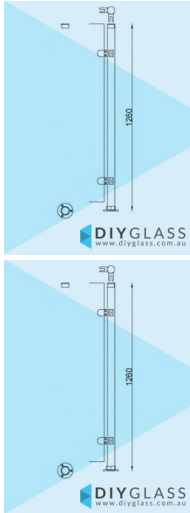

## Corner Post - Base Plate - 1260mm 2 Inch Round Glass Clamp for Glass Pool Fence

1260mm 2" Round Glass Clamp Corner Post for Glass Pool Fence •Position: Corner •Use: Glass Pool Fence •Material: 2" Mirror Finish Tube  
•Height: 1260mm •Grade: 316 Marine Grade Stainless •Base: 3 Hole Round Flange •Top: End Cap •Glass: Install with 1200mm Glass Panels

### Description

- Position: Corner
- Use: Glass Pool Fence
- Material: 2" Mirror Finish Tube
- Height: 1260mm
- Grade: 316 Marine Grade Stainless
- Base: 3 Hole Round Flange
- Top: End Cap
- Glass: Install with 1200mm Glass Panels