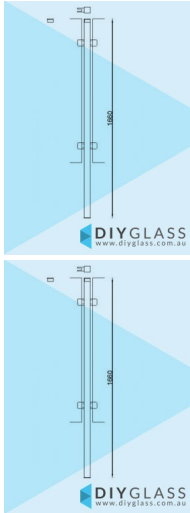

## Centre Post - Core Hole - 1660mm 50x50 Square Glass Clamp for Glass Pool Fence

•Position: Centre •Use: Glass Pool Fence •Material: 50x50 Satin Stainless Tube •Height: 1660mm •Grade: 316 Marine Grade Stainless •Base: Cut to required length for core hole installation •Top: End Cap •Glass: Install with 1200mm Glass Panels

### Description

- Position: Centre
- Use: Glass Pool Fence
- Material: 50x50 Satin Stainless Tube
- Height: 1660mm
- Grade: 316 Marine Grade Stainless
- Base: Cut to required length for core hole installation
- Top: End Cap
- Glass: Install with 1200mm Glass Panels