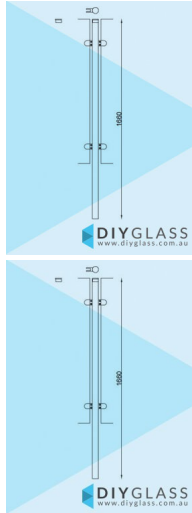

Centre Post -Core Hole - 1660mm 2 Inch Round Glass Clamp for Glass Pool Fence

Centre Post -Core Hole - 1660mm 2 Inch Round Glass Clamp for Glass Pool Fence •Position: Centre •Use: Glass Pool Fence •Material: 2" Mirror Finish Tube •Height: 1660mm •Grade: 316 Marine Grade Stainless •Base: Cut to required length for core hole installation •Top: End Cap •Glass: Install with 1200mm Glass Panels

Rating: Not Rated Yet

Price

\$ 282.00

\$ 282.00

[Ask a question about this product](#)

Description

- Position: Centre
- Use: Glass Pool Fence
- Material: 2" Mirror Finish Tube
- Height: 1660mm
- Grade: 316 Marine Grade Stainless
- Base: Cut to required length for core hole installation
- Top: End Cap
- Glass: Install with 1200mm Glass Panels