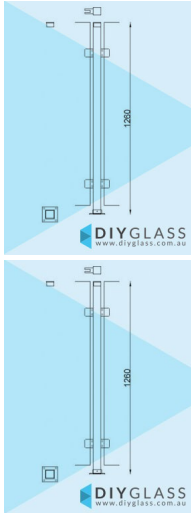

Centre Post - Base Plate - 1260mm 50x50 Square Glass Clamp for Glass Pool Fence

•Position: Centre •Use: Glass Pool Fence •Material: 50x50 Satin Stainless Tube •Height: 1260mm •Grade: 316 Marine Grade Stainless •Base: 4 Hole Square Flange •Top: End Cap •Glass: Install with 1200mm Glass Panels

Rating: Not Rated Yet

Price

\$ 275.00

\$ 275.00

[Ask a question about this product](#)

Description

- Position: Centre
- Use: Glass Pool Fence
- Material: 50x50 Satin Stainless Tube
- Height: 1260mm
- Grade: 316 Marine Grade Stainless
- Base: 4 Hole Square Flange
- Top: End Cap
- Glass: Install with 1200mm Glass Panels