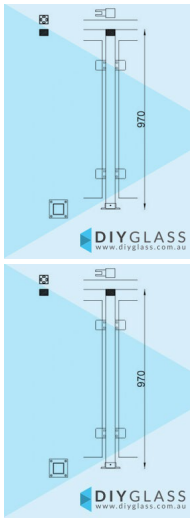

Centre Post - 50x50 Square Glass Clamp for Stainless Rail

•Position: Centre •Use: Glass Balustrade •Material: 50x50 Satin Finish Stainless Steel •Height: 970mm •Grade: 316 Marine Grade Stainless
•Base: 4 Hole Square Flange •Top: Square Perpendicular Joiner •Glass: Install with 850mm Glass Panels •Handrail: 50x50 Stainless Steel Top Rail

Rating: Not Rated Yet

Price

\$ 275.00

\$ 275.00

[Ask a question about this product](#)

Description

- Position: Centre
- Use: Glass Balustrade
- Material: 50x50 Satin Finish Stainless Steel
- Height: 970mm
- Grade: 316 Marine Grade Stainless
- Base: 4 Hole Square Flange
- Top: Square Perpendicular Joiner
- Glass: Install with 850mm Glass Panels
- Handrail: 50x50 Stainless Steel Top Rail