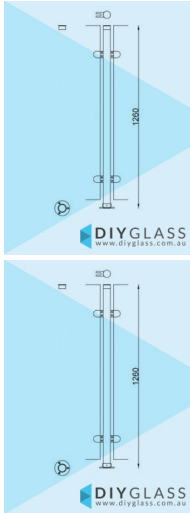

Centre Post - Base Plate - 1260mm 2 Inch Round Glass Clamp for Glass Pool Fence

1260mm 2" Round Glass Clamp Centre Post for Glass Pool Fence •Position: Centre •Use: Glass Pool Fence •Material: 2" Mirror Finish Tube
•Height: 1260mm •Grade: 316 Marine Grade Stainless •Base: 3 Hole Round Flange •Top: End Cap •Glass: Install with 1200mm Glass Panels

Rating: Not Rated Yet

Price

\$ 295.00

\$ 295.00

[Ask a question about this product](#)

Description

- Position: Centre
- Use: Glass Pool Fence
- Material: 2" Mirror Finish Tube
- Height: 1260mm
- Grade: 316 Marine Grade Stainless
- Base: 3 Hole Round Flange
- Top: End Cap
- Glass: Install with 1200mm Glass Panels