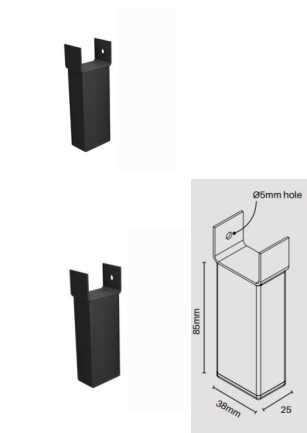

Black Support Leg for Flat Top Pool Fence Panel

- Provides extra support to the bottom of aluminium flat top pool fence panels
- Durable, corrosion-resistant aluminium construction
- Powder-coated finish to match standard pool fence colours
- Discreet design – blends in for a clean, professional look
- Easy to install – pre-drilled and ready to attach
- Enhances fence safety by reducing movement and sagging
- Suitable for new installations or retrofitting existing panels

Rating: Not Rated Yet

Price

\$8.30

\$8.30

[Ask a question about this product](#)

Description

- Provides extra support to the bottom of aluminium flat top pool fence panels
- Durable, corrosion-resistant aluminium construction
- Powder-coated finish to match standard pool fence colours
- Discreet design – blends in for a clean, professional look
- Easy to install – pre-drilled and ready to attach
- Enhances fence safety by reducing movement and sagging
- Suitable for new installations or retrofitting existing panels