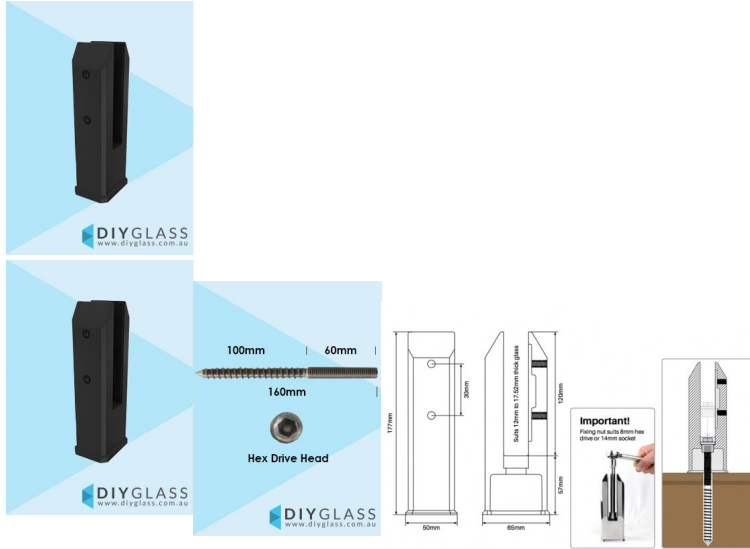

Black Square Top Fix Spigot for 12mm to 17.52mm Glass with Timber Fixing Screw

- Suits 15mm to 17.52mm Thick Glass
- Friction Fit
- Ideal for steel beam installation: Bolt from underside of beam
- Made from Duplex Stainless Steel 2205 grade

[Click Here to view the installation guide](#)

Rating: Not Rated Yet

Price

\$ 101.00

\$ 101.00

[Ask a question about this product](#)

Description

- Suits 15mm to 17.52mm Thick Glass
- Friction Fit
- Ideal for steel beam installation: Bolt from underside of beam
- Made from Duplex Stainless Steel 2205 grade