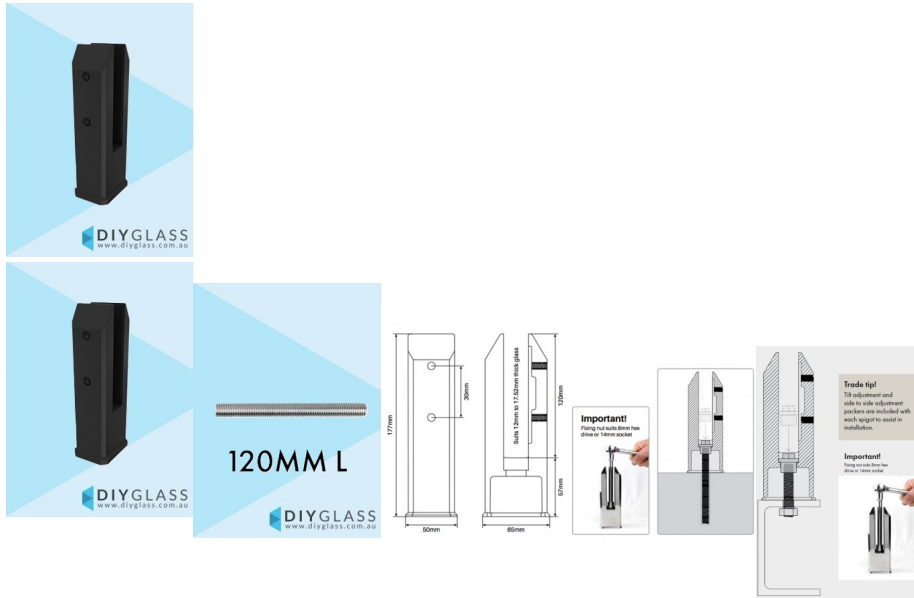

Black Square Top Fix Spigot for 12mm to 17.52mm Glass with M12 Threaded Rod

- Suits 15mm to 17.52mm Thick Glass
- Friction Fit
- Ideal for steel beam installation: Bolt from underside of beam
- Made from Duplex Stainless Steel 2205 grade

[Click Here to view the installation guide](#)

Rating: Not Rated Yet

Price
\$ 97.00

\$ 97.00

[Ask a question about this product](#)

Description

- Suits 15mm to 17.52mm Thick Glass
- Friction Fit
- Ideal for steel beam installation: Bolt from underside of beam
- Made from Duplex Stainless Steel 2205 grade