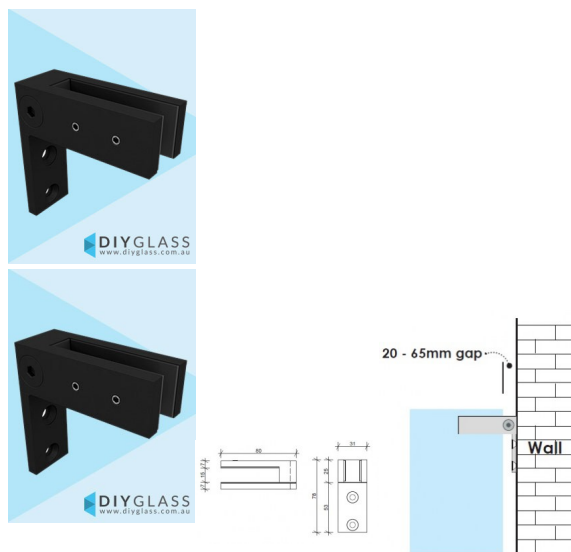

Black Glass to Wall - Glass Brace for Stiffening Glass Pool Fences

Used as a rigidity brace on a glass pool fence or glass balustrade.

- Black Glass to Wall/Post
- Use for Stiffening Glass Pool Fences
- Suitable for 12mm Glass
- Friction fixed so not holes in glass required.
- Made from Powder Coated solid 316 Grade Stainless
- 2 screws required (sold separately)

Rating: Not Rated Yet

Price
\$ 33.00

\$ 33.00

[Ask a question about this product](#)

Description

Used as a rigidity brace on a glass pool fence or glass balustrade.

- Black Glass to Wall/Post
- Use for Stiffening Glass Pool Fences
- Suitable for 12mm Glass
- Friction fixed so not holes in glass required.
- Made from Powder Coated solid 316 Grade Stainless
- 2 screws required (sold separately)