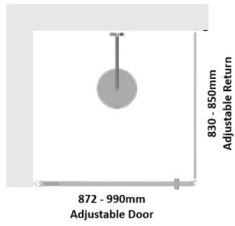

## Black Framed Corner Shower Screen

TOP VIEW

TOP VIEW

### Kit contains

- 1 x 872-990mm Adjustable Door Panel
- 1 x 830-850mm Adjustable Return Panel
- 1 x 90 Degree Adapter

Matt Black finish

U Channel install to wall for ease of installation and overcoming of potential out of square issues

#### Kit contains

- 1 x 872-990mm Adjustable Door Panel
- 1 x 830-850mm Adjustable Return Panel
- 1 x 90 Degree Adapter