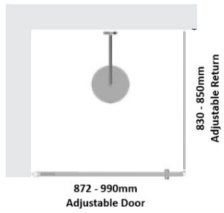

## Black Framed Corner Shower Screen

TOP VIEW

TOP VIEW

### Kit contains

- 1 x 872-990mm Adjustable Door Panel
- 1 x 830-850mm Adjustable Return Panel
- 1 x 90 Degree Adapter

Matt Black finish

U Channel install to wall for ease of installation and overcoming of potential out of square issues

#### Kit contains

- 1 x 872-990mm Adjustable Door Panel
- 1 x 830-850mm Adjustable Return Panel
- 1 x 90 Degree Adapter