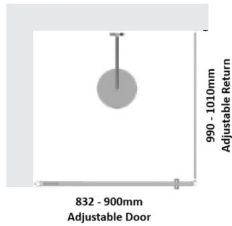

## Black Framed Corner Shower Screen

TOP VIEW

TOP VIEW

### Kit contains

- 1 x 832-900mm Adjustable Door Panel
- 1 x 990-1010mm Adjustable Return Panel
- 1 x 90 Degree Adapter

Matt Black finish

U Channel install to wall for ease of installation and overcoming of potential out of square issues

#### Kit contains

- 1 x 832-900mm Adjustable Door Panel
- 1 x 990-1010mm Adjustable Return Panel
- 1 x 90 Degree Adapter