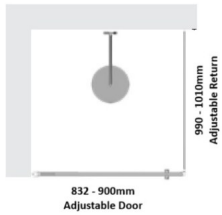

## Black Framed Corner Shower Screen

TOP VIEW

TOP VIEW

### Kit contains

- 1 x 832-900mm Adjustable Door Panel
- 1 x 990-1010mm Adjustable Return Panel
- 1 x 90 Degree Adapter

Matt Black finish

U Channel install to wall for ease of installation and overcoming of potential out of square issues

#### Kit contains

- 1 x 832-900mm Adjustable Door Panel
- 1 x 990-1010mm Adjustable Return Panel
- 1 x 90 Degree Adapter