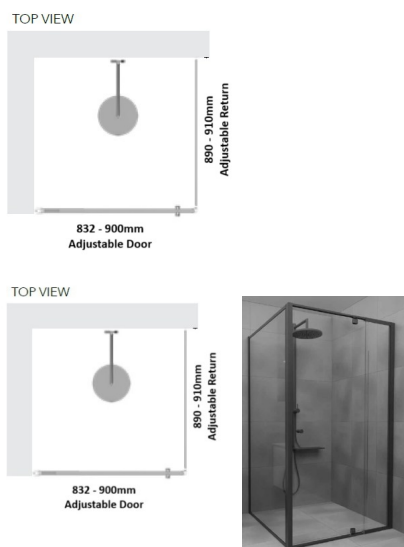

## Black Framed Corner Shower Screen

### Kit contains

- 1 x 832-900mm Adjustable Door Panel
- 1 x 890-910mm Adjustable Return Panel
- 1 x 90 Degree Adapter

Bright Silver finish

U Channel install to wall for ease of installation and overcoming of potential out of square issues

#### Kit contains

- 1 x 832-900mm Adjustable Door Panel
- 1 x 890-910mm Adjustable Return Panel
- 1 x 90 Degree Adapter

## Black Framed Corner Shower Screen

---

Matt Black finish

U Channel install to wall for ease of installation and overcoming of potential out of square issues

Door must be installed in the corner and must open outwards.