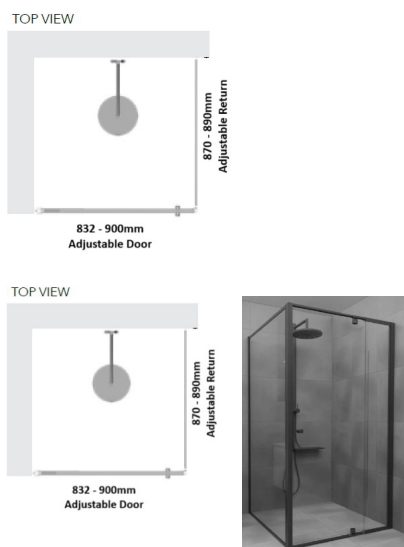

## Black Framed Corner Shower Screen

### Kit contains

- 1 x 832-900mm Adjustable Door Panel
- 1 x 870-890mm Adjustable Return Panel
- 1 x 90 Degree Adapter

Matt Black finish

U Channel install to wall for ease of installation and overcoming of potential out of square issues

#### Kit contains

- 1 x 832-900mm Adjustable Door Panel
- 1 x 870-890mm Adjustable Return Panel
- 1 x 90 Degree Adapter

## Black Framed Corner Shower Screen

---

Matt Black finish

U Channel install to wall for ease of installation and overcoming of potential out of square issues

Door must be installed in the corner and must open outwards.