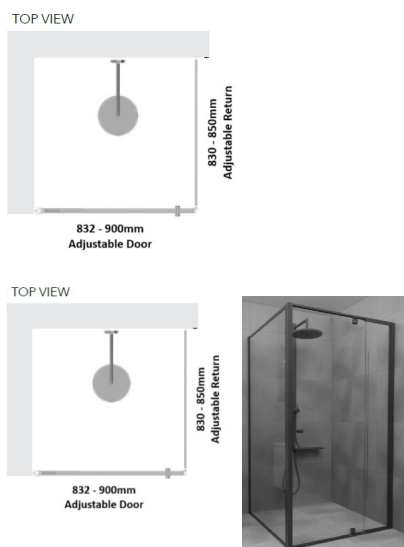

Black Framed Corner Shower Screen

Kit contains

- 1 x 832-900mm Adjustable Door Panel
- 1 x 830-850mm Adjustable Return Panel
- 1 x 90 Degree Adapter

Matt Black finish

U Channel install to wall for ease of installation and overcoming of potential out of square issues

Door must be installed in the corner and must open outwards.

[Click Here to View our installation guide.](#)

Rating: Not Rated Yet

Price

\$ 441.00

\$ 441.00

[Ask a question about this product](#)

Description

Kit contains

- 1 x 832-900mm Adjustable Door Panel
- 1 x 830-850mm Adjustable Return Panel
- 1 x 90 Degree Adapter

Black Framed Corner Shower Screen

Matt Black finish

U Channel install to wall for ease of installation and overcoming of potential out of square issues