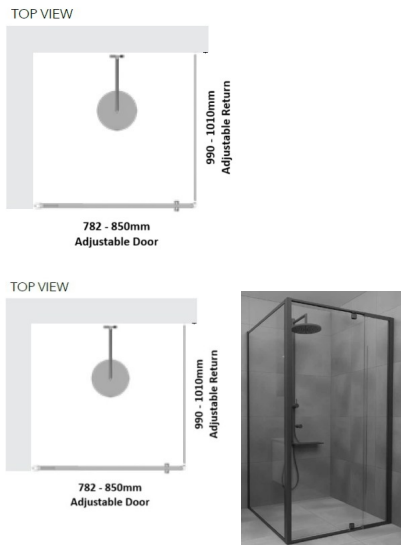

Black Framed Corner Shower Screen

Kit contains

- 1 x 782-850mm Adjustable Door Panel
- 1 x 990-1010mm Adjustable Return Panel
- 1 x 90 Degree Adapter

Matt Black finish

U Channel install to wall for ease of installation and overcoming of potential out of square issues

Door must be installed in the corner and must open outwards.

[Click Here to View our installation guide.](#)

Rating: Not Rated Yet

Price

\$ 438.00

\$ 438.00

[Ask a question about this product](#)

Description

Kit contains

- 1 x 782-850mm Adjustable Door Panel
- 1 x 990-1010mm Adjustable Return Panel
- 1 x 90 Degree Adapter

Black Framed Corner Shower Screen

Matt Black finish

U Channel install to wall for ease of installation and overcoming of potential out of square issues