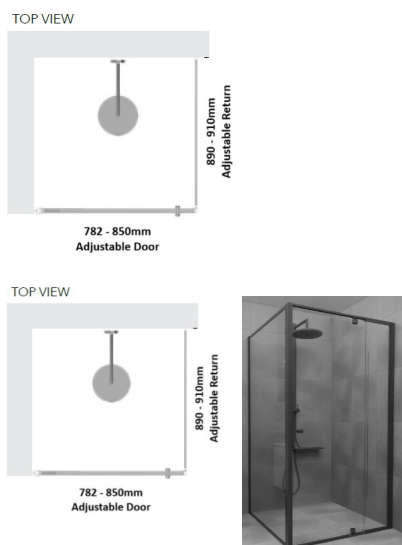

## Black Framed Corner Shower Screen

### Kit contains

- 1 x 782-850mm Adjustable Door Panel
- 1 x 890-910mm Adjustable Return Panel
- 1 x 90 Degree Adapter

Matt Black finish

U Channel install to wall for ease of installation and overcoming of potential out of square issues

#### Kit contains

- 1 x 782-850mm Adjustable Door Panel
- 1 x 890-910mm Adjustable Return Panel
- 1 x 90 Degree Adapter

## Black Framed Corner Shower Screen

---

Matt Black finish

U Channel install to wall for ease of installation and overcoming of potential out of square issues

Door must be installed in the corner and must open outwards.