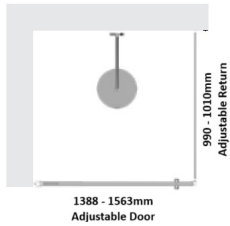

## Black Framed Corner Shower Screen

TOP VIEW

TOP VIEW

### Kit contains

- 1 x 1388-1562mm Adjustable Door Panel
- 1 x 990-1010mm Adjustable Return Panel
- 1 x 90 Degree Adapter

Matt Black finish

U Channel install to wall for ease of installation and overcoming of potential out of square issues

#### Kit contains

- 1 x 1388-1562mm Adjustable Door Panel
- 1 x 990-1010mm Adjustable Return Panel
- 1 x 90 Degree Adapter