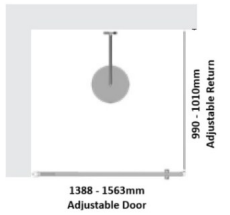

## Black Framed Corner Shower Screen

TOP VIEW

TOP VIEW

### Kit contains

- 1 x 1388-1562mm Adjustable Door Panel
- 1 x 990-1010mm Adjustable Return Panel
- 1 x 90 Degree Adapter

Matt Black finish

U Channel install to wall for ease of installation and overcoming of potential out of square issues

#### Kit contains

- 1 x 1388-1562mm Adjustable Door Panel
- 1 x 990-1010mm Adjustable Return Panel
- 1 x 90 Degree Adapter