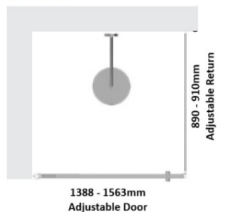

Black Framed Corner Shower Screen

TOP VIEW

1388 - 1563mm
Adjustable Door

890 - 910mm
Adjustable Return

TOP VIEW

1388 - 1563mm
Adjustable Door

890 - 910mm
Adjustable Return

Kit contains

- 1 x 1388-1562mm Adjustable Door Panel
- 1 x 890-910mm Adjustable Return Panel
- 1 x 90 Degree Adapter

Matt Black finish

U Channel install to wall for ease of installation and overcoming of potential out of square issues

Kit contains

- 1 x 1388-1562mm Adjustable Door Panel
- 1 x 890-910mm Adjustable Return Panel
- 1 x 90 Degree Adapter

Black Framed Corner Shower Screen

Matt Black finish

U Channel install to wall for ease of installation and overcoming of potential out of square issues