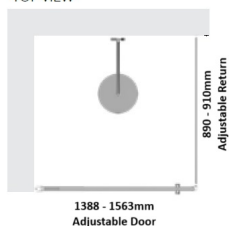

Black Framed Corner Shower Screen

TOP VIEW

1388 - 1563mm
Adjustable Door

890 - 910mm
Adjustable Return

TOP VIEW

1388 - 1563mm
Adjustable Door

890 - 910mm
Adjustable Return

Kit contains

- 1 x 1388-1562mm Adjustable Door Panel
- 1 x 890-910mm Adjustable Return Panel
- 1 x 90 Degree Adapter

Matt Black finish

U Channel install to wall for ease of installation and overcoming of potential out of square issues

Kit contains

- 1 x 1388-1562mm Adjustable Door Panel
- 1 x 890-910mm Adjustable Return Panel
- 1 x 90 Degree Adapter

Black Framed Corner Shower Screen

Matt Black finish

U Channel install to wall for ease of installation and overcoming of potential out of square issues