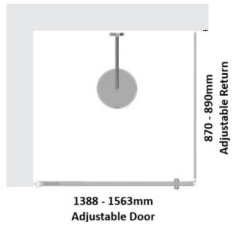

Black Framed Corner Shower Screen

TOP VIEW

TOP VIEW

Kit contains

- 1 x 1388-1562mm Adjustable Door Panel
- 1 x 870-890mm Adjustable Return Panel
- 1 x 90 Degree Adapter

Matt Black finish

U Channel install to wall for ease of installation and overcoming of potential out of square issues

Door must be installed in the corner and must open outwards.

[Click Here to View our installation guide.](#)

Rating: Not Rated Yet

Price

\$ 540.00

\$ 540.00

[Ask a question about this product](#)

Description

Kit contains

- 1 x 1388-1562mm Adjustable Door Panel
- 1 x 870-890mm Adjustable Return Panel
- 1 x 90 Degree Adapter

Black Framed Corner Shower Screen

Matt Black finish

U Channel install to wall for ease of installation and overcoming of potential out of square issues