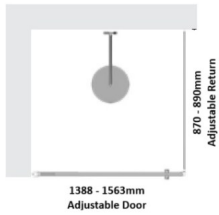

Black Framed Corner Shower Screen

TOP VIEW

TOP VIEW

Kit contains

- 1 x 1388-1562mm Adjustable Door Panel
- 1 x 870-890mm Adjustable Return Panel
- 1 x 90 Degree Adapter

Matt Black finish

U Channel install to wall for ease of installation and overcoming of potential out of square issues

Door must be installed in the corner and must open outwards.

[Click Here to View our installation guide.](#)

Rating: Not Rated Yet

Price

\$ 540.00

\$ 540.00

[Ask a question about this product](#)

Description

Kit contains

- 1 x 1388-1562mm Adjustable Door Panel
- 1 x 870-890mm Adjustable Return Panel
- 1 x 90 Degree Adapter

Black Framed Corner Shower Screen

Matt Black finish

U Channel install to wall for ease of installation and overcoming of potential out of square issues