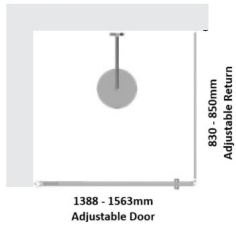

Black Framed Corner Shower Screen

TOP VIEW

TOP VIEW

Kit contains

- 1 x 1388-1562mm Adjustable Door Panel
- 1 x 830-850mm Adjustable Return Panel
- 1 x 90 Degree Adapter

Matt Black finish

U Channel install to wall for ease of installation and overcoming of potential out of square issues

Door must be installed in the corner and must open outwards.

[Click Here to View our installation guide.](#)

Rating: Not Rated Yet

Price

\$ 540.00

\$ 540.00

[Ask a question about this product](#)

Description

Kit contains

- 1 x 1388-1562mm Adjustable Door Panel
- 1 x 830-850mm Adjustable Return Panel
- 1 x 90 Degree Adapter

Black Framed Corner Shower Screen

Matt Black finish

U Channel install to wall for ease of installation and overcoming of potential out of square issues