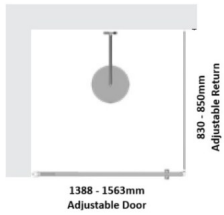

Black Framed Corner Shower Screen

TOP VIEW

TOP VIEW

Kit contains

- 1 x 1388-1562mm Adjustable Door Panel
- 1 x 830-850mm Adjustable Return Panel
- 1 x 90 Degree Adapter

Matt Black finish

U Channel install to wall for ease of installation and overcoming of potential out of square issues

Door must be installed in the corner and must open outwards.

[Click Here to View our installation guide.](#)

Rating: Not Rated Yet

Price

\$ 540.00

\$ 540.00

[Ask a question about this product](#)

Description

Kit contains

- 1 x 1388-1562mm Adjustable Door Panel
- 1 x 830-850mm Adjustable Return Panel
- 1 x 90 Degree Adapter

Black Framed Corner Shower Screen

Matt Black finish

U Channel install to wall for ease of installation and overcoming of potential out of square issues