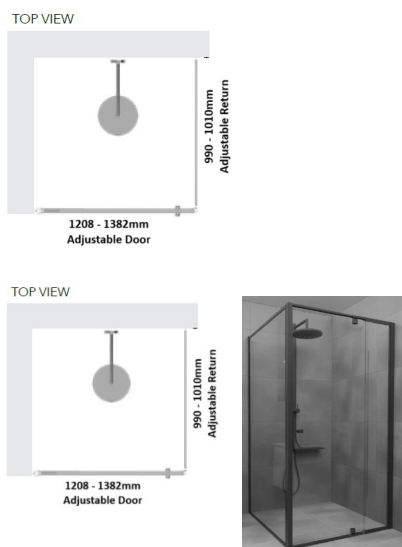

Black Framed Corner Shower Screen

Kit contains

- 1 x 1208-1382mm Adjustable Door Panel
- 1 x 990-1010mm Adjustable Return Panel
- 1 x 90 Degree Adapter

Matt Black finish

U Channel install to wall for ease of installation and overcoming of potential out of square issues

Door must be installed in the corner and must open outwards.

[Click Here to View our installation guide.](#)

Rating: Not Rated Yet

Price

\$ 517.00

\$ 517.00

[Ask a question about this product](#)

Description

Kit contains

- 1 x 1208-1382mm Adjustable Door Panel
- 1 x 990-1010mm Adjustable Return Panel
- 1 x 90 Degree Adapter

Black Framed Corner Shower Screen

Matt Black finish

U Channel install to wall for ease of installation and overcoming of potential out of square issues