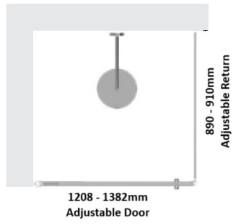

Black Framed Corner Shower Screen

TOP VIEW

TOP VIEW

Kit contains

- 1 x 1208-1382mm Adjustable Door Panel
- 1 x 890-910mm Adjustable Return Panel
- 1 x 90 Degree Adapter

Matt Black finish

U Channel install to wall for ease of installation and overcoming of potential out of square issues

Door must be installed in the corner and must open outwards.

[Click Here to View our installation guide.](#)

Rating: Not Rated Yet

Price

\$ 512.00

\$ 512.00

[Ask a question about this product](#)

Description

Kit contains

- 1 x 1208-1382mm Adjustable Door Panel
- 1 x 890-910mm Adjustable Return Panel
- 1 x 90 Degree Adapter

Black Framed Corner Shower Screen

Matt Black finish

U Channel install to wall for ease of installation and overcoming of potential out of square issues