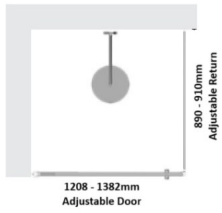

Black Framed Corner Shower Screen

TOP VIEW

TOP VIEW

Kit contains

- 1 x 1208-1382mm Adjustable Door Panel
- 1 x 890-910mm Adjustable Return Panel
- 1 x 90 Degree Adapter

Matt Black finish

U Channel install to wall for ease of installation and overcoming of potential out of square issues

Door must be installed in the corner and must open outwards.

[Click Here to View our installation guide.](#)

Rating: Not Rated Yet

Price

\$ 512.00

\$ 512.00

[Ask a question about this product](#)

Description

Kit contains

- 1 x 1208-1382mm Adjustable Door Panel
- 1 x 890-910mm Adjustable Return Panel
- 1 x 90 Degree Adapter

Black Framed Corner Shower Screen

Matt Black finish

U Channel install to wall for ease of installation and overcoming of potential out of square issues