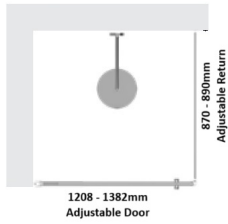

Black Framed Corner Shower Screen

TOP VIEW

TOP VIEW

Kit contains

- 1 x 1208-1382mm Adjustable Door Panel
- 1 x 870-890mm Adjustable Return Panel
- 1 x 90 Degree Adapter

Matt Black finish

U Channel install to wall for ease of installation and overcoming of potential out of square issues

Door must be installed in the corner and must open outwards.

[Click Here to View our installation guide.](#)

Rating: Not Rated Yet

Price

\$ 510.00

\$ 510.00

[Ask a question about this product](#)

Description

Kit contains

- 1 x 1208-1382mm Adjustable Door Panel
- 1 x 870-890mm Adjustable Return Panel
- 1 x 90 Degree Adapter

Black Framed Corner Shower Screen

Matt Black finish

U Channel install to wall for ease of installation and overcoming of potential out of square issues