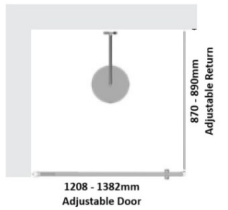

Black Framed Corner Shower Screen

TOP VIEW

TOP VIEW

Kit contains

- 1 x 1208-1382mm Adjustable Door Panel
- 1 x 870-890mm Adjustable Return Panel
- 1 x 90 Degree Adapter

Matt Black finish

U Channel install to wall for ease of installation and overcoming of potential out of square issues

Door must be installed in the corner and must open outwards.

[Click Here to View our installation guide.](#)

Rating: Not Rated Yet

Price

\$ 510.00

\$ 510.00

[Ask a question about this product](#)

Description

Kit contains

- 1 x 1208-1382mm Adjustable Door Panel
- 1 x 870-890mm Adjustable Return Panel
- 1 x 90 Degree Adapter

Black Framed Corner Shower Screen

Matt Black finish

U Channel install to wall for ease of installation and overcoming of potential out of square issues