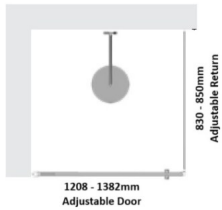

Black Framed Corner Shower Screen

TOP VIEW

TOP VIEW

Kit contains

- 1 x 1208-1382mm Adjustable Door Panel
- 1 x 830-850mm Adjustable Return Panel
- 1 x 90 Degree Adapter

Matt Black finish

U Channel install to wall for ease of installation and overcoming of potential out of square issues

Door must be installed in the corner and must open outwards.

[Click Here to View our installation guide.](#)

Rating: Not Rated Yet

Price

\$ 510.00

\$ 510.00

[Ask a question about this product](#)

Description

Kit contains

- 1 x 1208-1382mm Adjustable Door Panel
- 1 x 830-850mm Adjustable Return Panel
- 1 x 90 Degree Adapter

Black Framed Corner Shower Screen

Matt Black finish

U Channel install to wall for ease of installation and overcoming of potential out of square issues