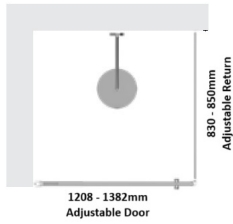

Black Framed Corner Shower Screen

TOP VIEW

TOP VIEW

Kit contains

- 1 x 1208-1382mm Adjustable Door Panel
- 1 x 830-850mm Adjustable Return Panel
- 1 x 90 Degree Adapter

Matt Black finish

U Channel install to wall for ease of installation and overcoming of potential out of square issues

Door must be installed in the corner and must open outwards.

[Click Here to View our installation guide.](#)

Rating: Not Rated Yet

Price

\$ 510.00

\$ 510.00

[Ask a question about this product](#)

Description

Kit contains

- 1 x 1208-1382mm Adjustable Door Panel
- 1 x 830-850mm Adjustable Return Panel
- 1 x 90 Degree Adapter

Black Framed Corner Shower Screen

Matt Black finish

U Channel install to wall for ease of installation and overcoming of potential out of square issues